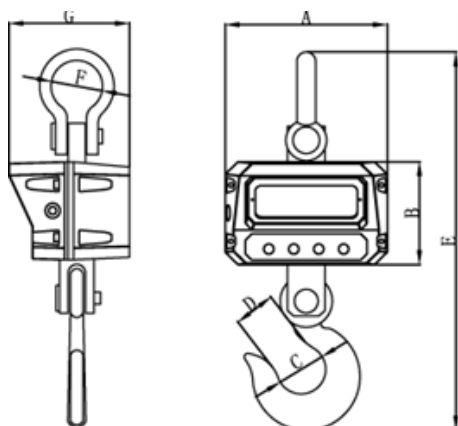

Technical specifications	JLG/GS-3T	JLG/GS-5T	JLG/GS-10T	JLG/GS-15T
Capacity (kg)	3000	5000	10000	15000
Readability (kg)	1 / 0,5	2 / 1	5 / 2	10 / 5
Display	30 mm large red numbers in LED with wide angle			
Net weight (kg)	15	19	33	65

Other dimensions (mm)	JLG/GS-3T	JLG/GS-5T	JLG/GS-10T	JLG/GS-15T
A	260	260	260	260
B	171	171	171	171
C	50	60	75	82
D	50	63	100	100
E	575	615	740	940
F	87	89	100	137
G	194	194	204	214

Other dimensions

User friendly remote control

External adjustment

CE-marked

Remote control

Warranty 1 year

LED-display whit background lighting

Load cell

Rechargeable battery

Metal